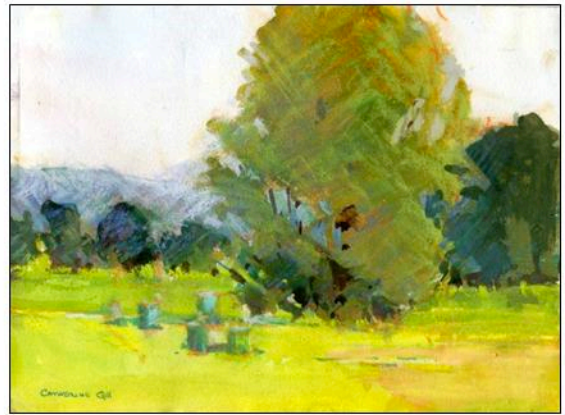

Peninsula Art League Presents
A Mixed Media Workshop with
Catherine Gill
Ooze—Mixing it up with Watercolor
and Pastel!

February 24 & 25, 2018

in Gig Harbor at Donna Trent's Studio

Fee: $195.00 for two day workshop
www.catherinegill.com

myrnalb@comcast.net
Peninsulaartleague.com

"Bee Boxes—Fall City" by Catherine Gill

A deposit of $75.00
By December 1, 2017 will hold
your spot

Please print clearly:

Name: _____

Please make check out to: PAL

Email: _____

Mail check & form to:

Address: _____

Myrna Binion, Workshop Chair
8304—150th St NW
Gig Harbor, WA 98329

_____

Signature: _____ Date: _____

Office Use Only:

Name: _____

Deposit of $75.00

date paid: _____ Check Number: _____

Remainder of $120.00 Due January 26, 2018

Check Number: _____ Check Number: _____